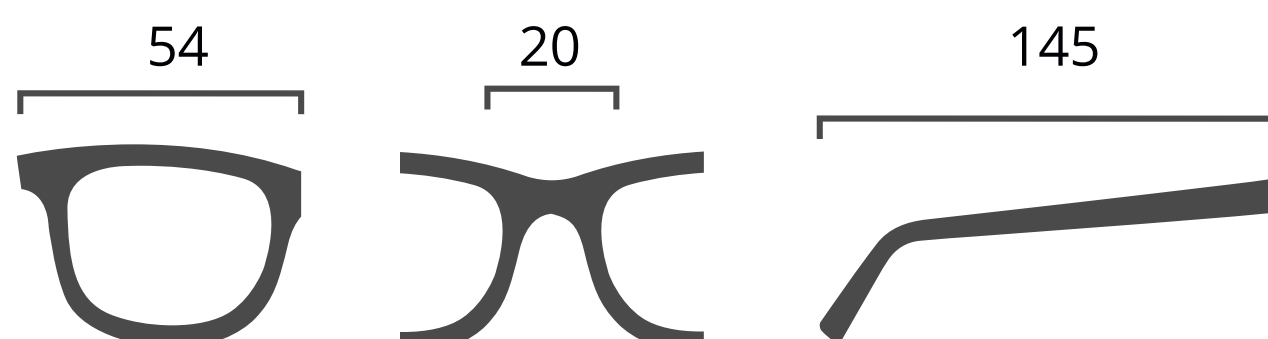

REPORTER

G-flex frame

Size 54 20 - 145

MBLK OPTIC
OUT OF STOCK
V. 123567

MBLUE OPTIC
OUT OF STOCK
V. 123569

SBLK OPTIC
OUT OF STOCK
V. 123568

SIZE

BIG | NIK