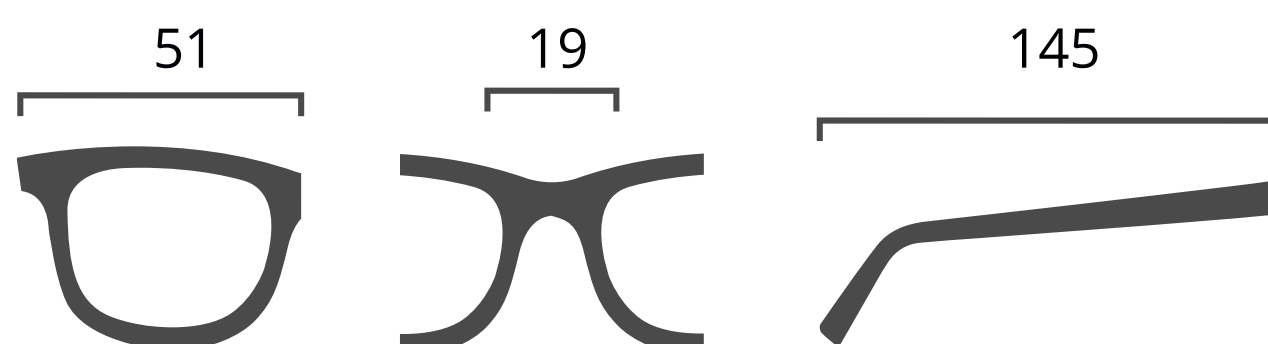

SINGLE

G-flex frame
Injesteel temple
Size 51 19 - 145

OUT OF STOCK

SIZE

7.1 grams