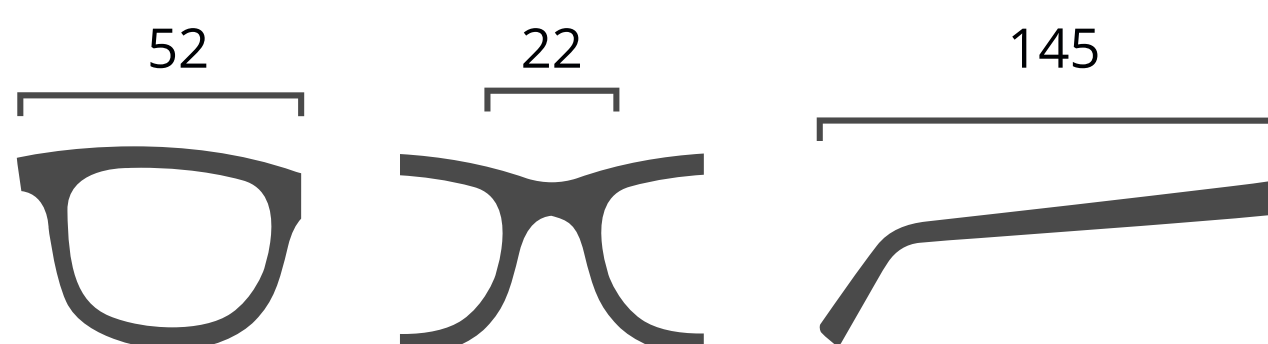

NEW

CROWE

Metal frame
hand made acetate tip
Size 52 22- 145

SIZE