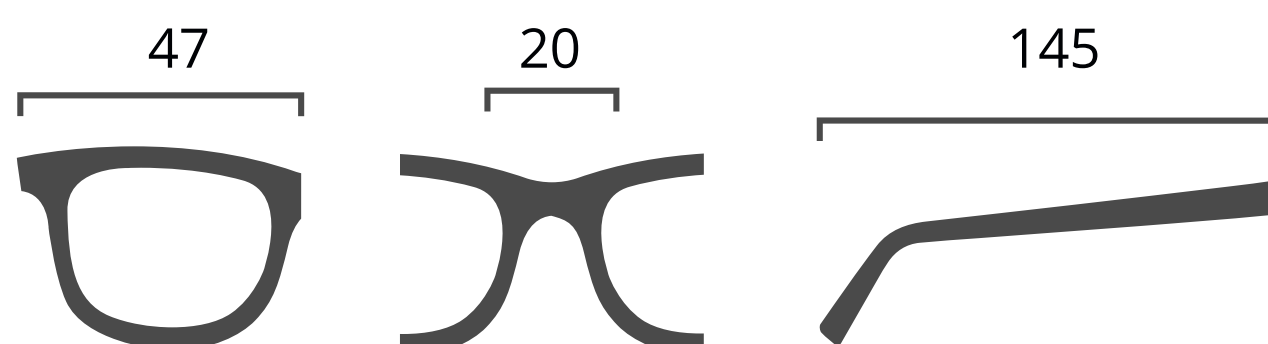

THE TRIAL

G-flex frame
Injesteel temple
Size 47 20 - 145

SIZE