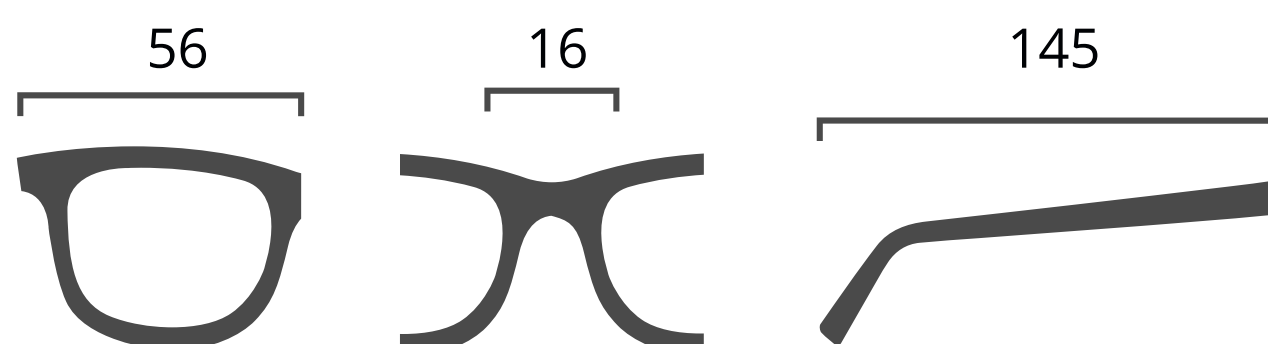

SIZE

1973

Metal frame

Hand made acetate tip

Size 56 16 - 145

S OPTICS
SKU: 1973
OUT OF STOCK

SIZE

PRESS