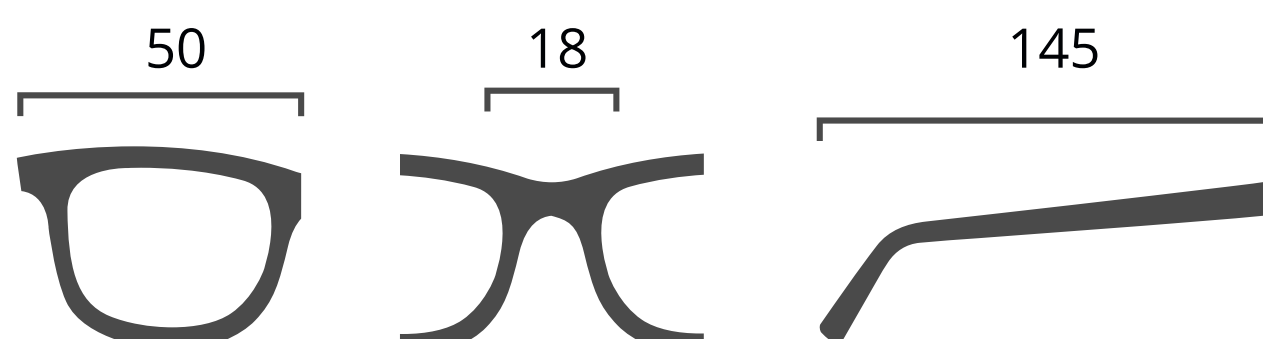

Steel frame flex
temple hand made
acetate tip Size 50 18-
145

SILVER OPTICS
SKU: 124230
OUT OF STOCK

GOLD OPTICS
SKU: 124231

MATT GOLD OPTICS
SKU: 124232

MATT GRAY OPTICS
SKU: 124233

SIZE

Vulkk

VULKEYEWEAR.COM