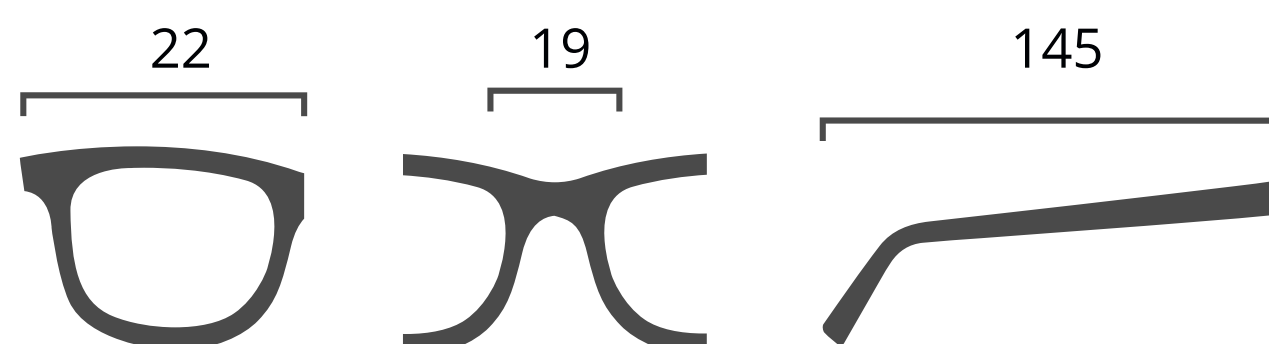

FANS

G-flex frame
Injesteel temple
Size 22 19 - 145

SIZE

10.0 grams