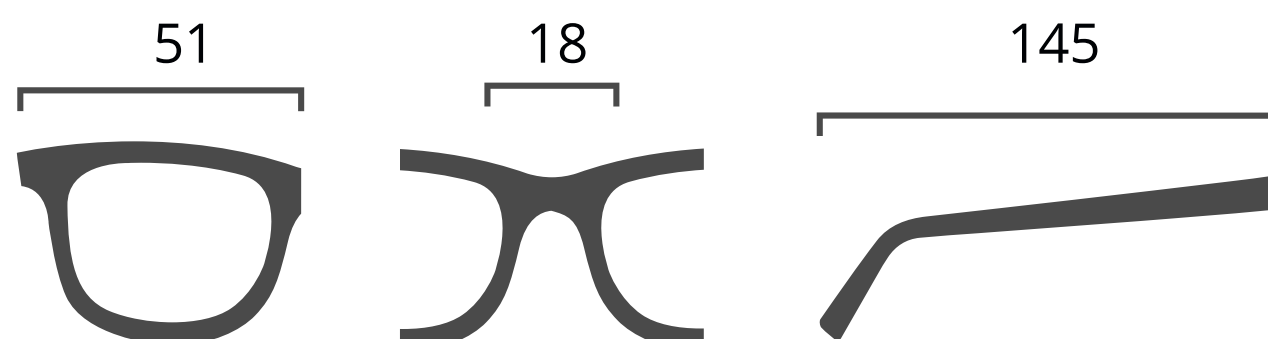

SCENE

G-flex frame

Injesteel temple

Size 51 18 - 145

SIZE

8.2 grams