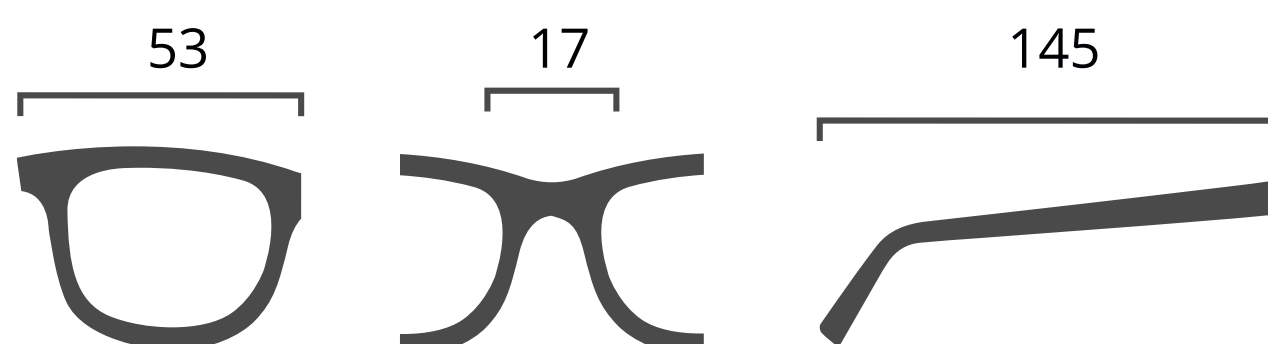

ACROSS

G-flex frame

Injesteel temple

Size 53 17 - 145

OUT OF STOCK

OUT OF STOCK