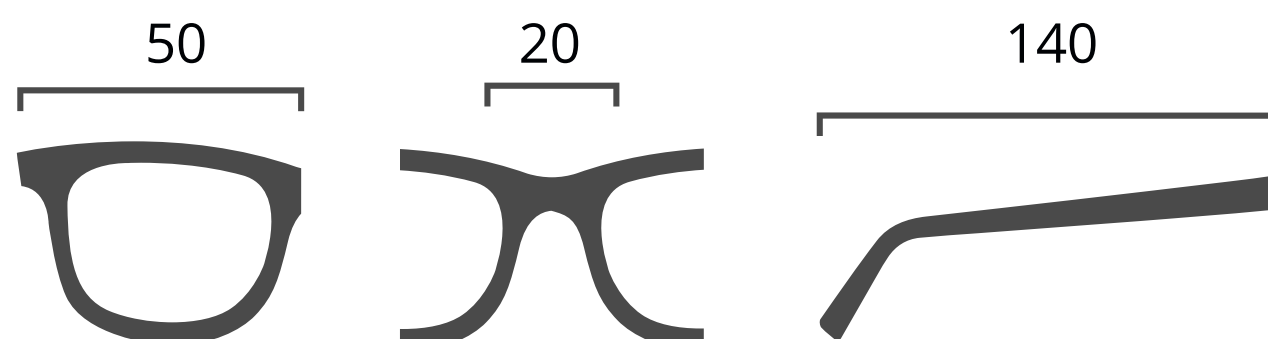

DISO.T

Metal flex temple
Flexso system
Size 50 20 - 140

OUT OF STOCK

OUT OF STOCK

SIZE