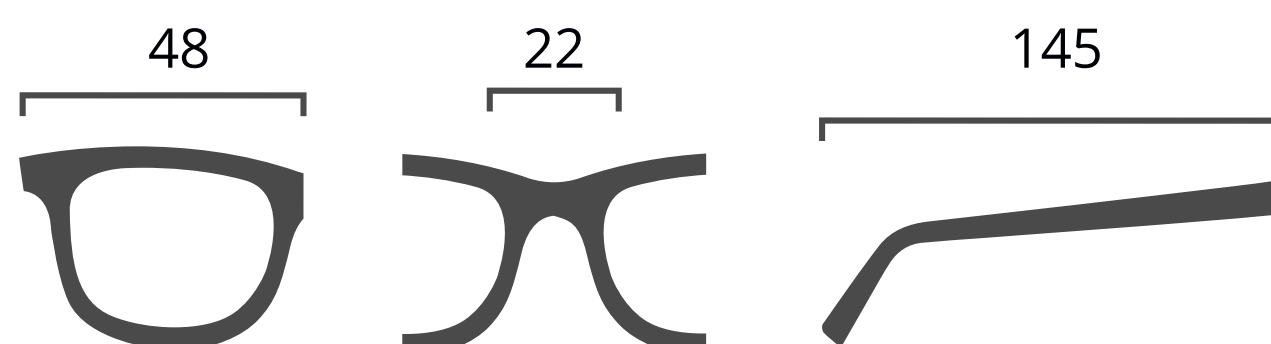

BE AGAIN

G-flex frame

Flexso system

Size 48 22 - 145

SIZE