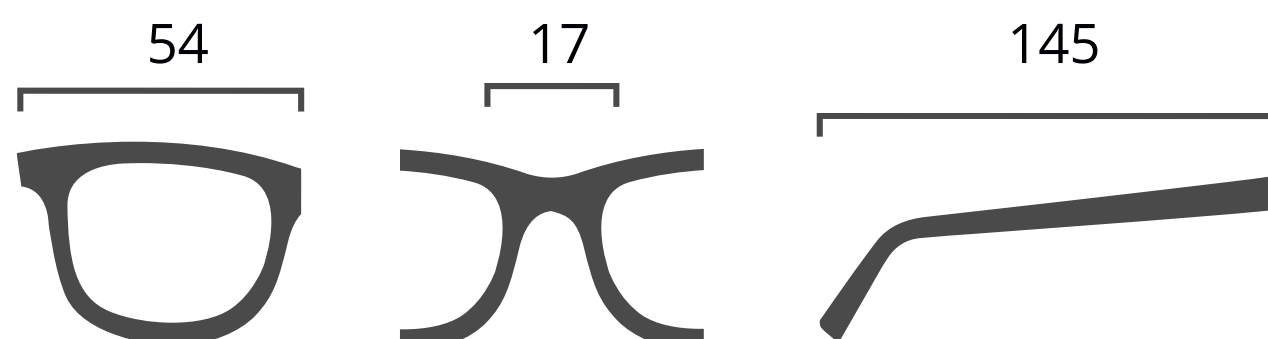

● NEW

CAUS

G-flex metal
Injesteel temple
Size 54 17 - 145

SIZE