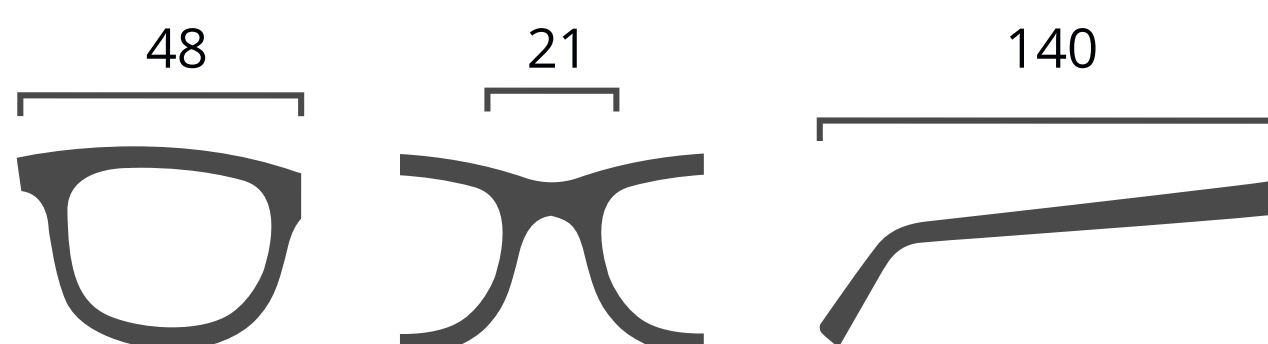

SIZE

1973

Metal frame

Hand made acetate tip

Size 56 16 - 145

S OPTICS
SKU: 1973
OUT OF STOCK

SIZE

PRESS